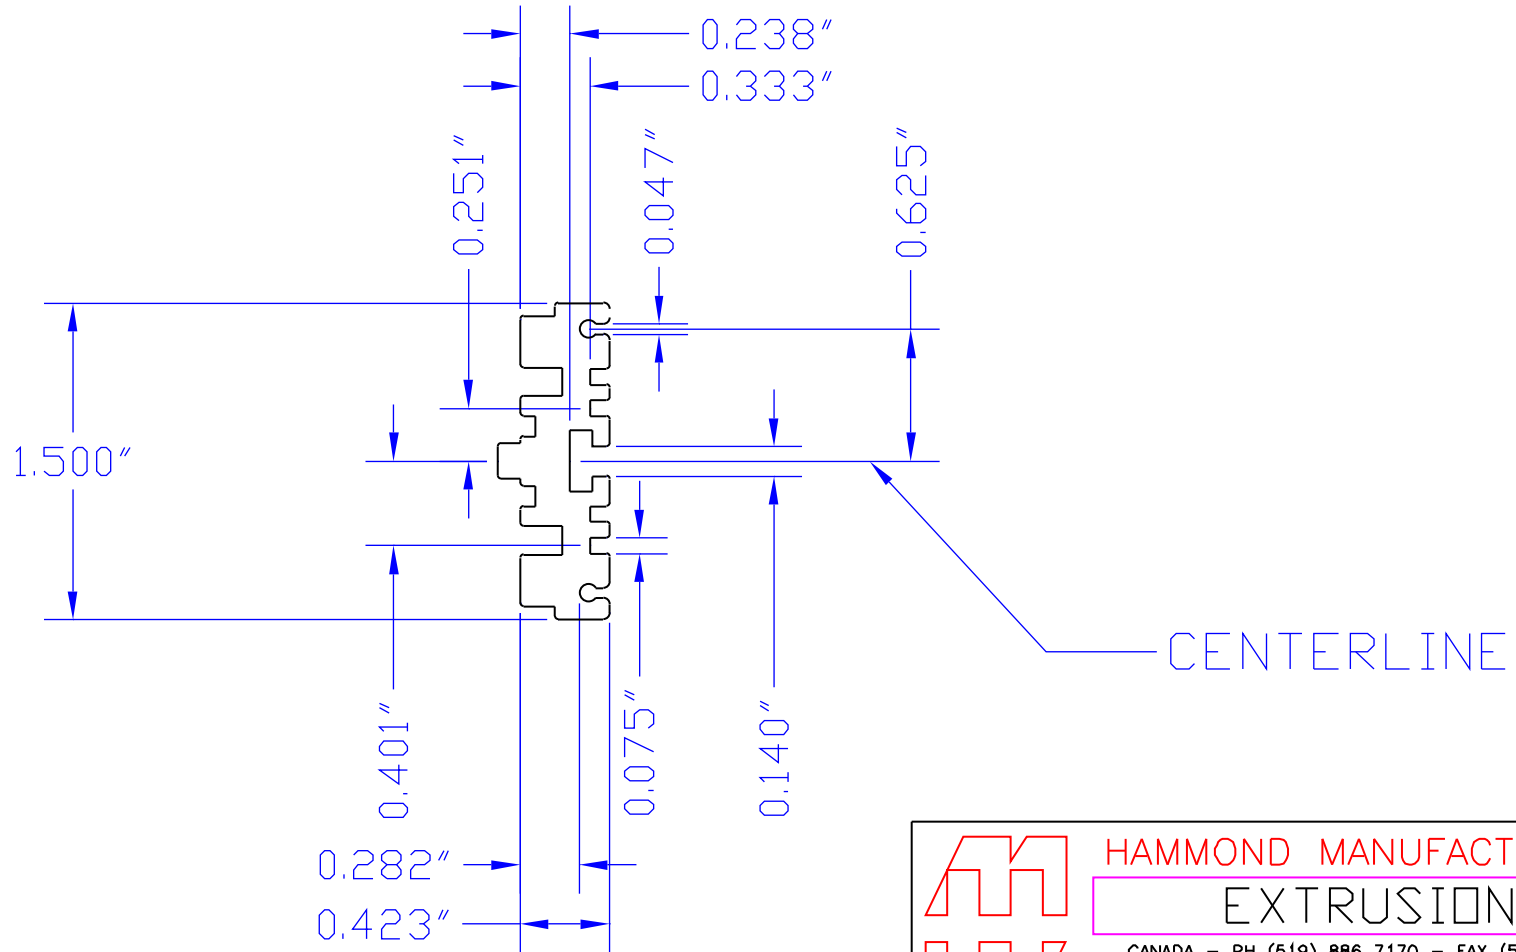

NOTES

ALUMINUM EXTRUSION USED IN THE  
1402 SERIES (2 PER ENCLOSURE)

HAMMOND MANUFACTURING  
EXTRUSION

CANADA - PH (519) 886 7170 - FAX (519) 886 8311  
U.S.A. - PH (716) 631 5700 - FAX (716) 631 1156

SHEET 3 OF 3