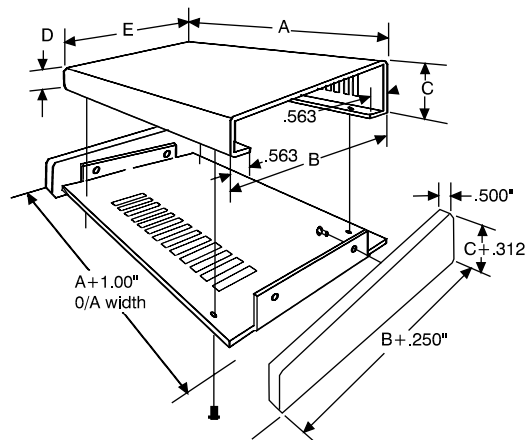

## KEY FEATURES (Aluminum Top and Case)

- Aluminum cases 0.081" (2 mm) thick aluminum.
- Aluminum top panel sizes to 14" wide are 0.064" thick aluminum. Larger sizes are 0.081" thick.
- Sold pre-assembled with a textured blue case and a choice of a contemporanea grey (beige) or a black top panel.
- Comes with self adhesive rubber feet and required mounting hardware.
- Replacement screws **1421J6** (Pkg. of 6, 6-32 Philips head screws).

## KEY FEATURES (Aluminum Top and Walnut Case)

- Solid oiled walnut sides on a black, ventilated steel base with contempora grey (beige) aluminum top panel.
- Aluminum top panel sizes to 14" wide are 0.064" thick aluminum. Larger sizes are 0.081" thick.
- Comes with self adhesive rubber feet and required mounting hardware.
- Replacement screws **1421J6** (Pkg. of 6, 6-32 Philips head screws).

Part Number			Units	Dimensions				
Beige Top and Blue Case	Black Top and Blue Case	Beige Top and Walnut Case		A	B	C	D	E
<b>1456FE1WHBU</b>	<b>1456FE1BKBU</b>		inch mm	6.5 165	5.5 140	2.5 64	1.5 38	5.6 142
<b>1456PH1WHBU</b>	<b>1456PH1BKBU</b>	<b>1456PH1WHCWW</b>	inch mm	14 356	8.3 211	3 76	1.5 38	8.5 216
<b>1456RL1WHBU</b>	<b>1456RL1BKBU</b>		inch mm	17 432	11.3 287	3.5 89	1.5 38	11.5 292
<b>1456WL1WHBU</b>	<b>1456WL1BKBU</b>		inch mm	20 508	11.3 287	3.5 89	1.5 38	11.5 292