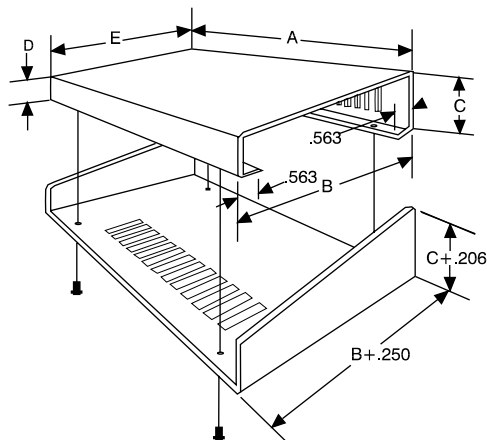

## KEY FEATURES (Aluminum Top and Case)

- Aluminum cases 0.081" (2 mm) thick aluminum.
- Aluminum top panel sizes to 14" wide are 0.064" thick aluminum. Larger sizes are 0.081" thick.
- Sold pre-assembled with a textured blue case and a choice of a contemporanea grey (beige) or a black top panel.
- Comes with self adhesive rubber feet and required mounting hardware.
- Replacement screws **1421J6** (Pkg. of 6, 6-32 Philips head screws).

## KEY FEATURES (Aluminum Top and Walnut Case)

- Solid oiled walnut sides on a black, ventilated steel base with contempora grey (beige) aluminum top panel.
- Aluminum top panel sizes to 14" wide are 0.064" thick aluminum. Larger sizes are 0.081" thick.
- Comes with self adhesive rubber feet and required mounting hardware.
- Replacement screws **1421J6** (Pkg. of 6, 6-32 Philips head screws).

Part Number			Units	Dimensions				
Beige Top and Blue Case	Black Top and Blue Case	Beige Top and Walnut Case		A	B	C	D	E
<b>1456FE1WHBU</b>	<b>1456FE1BKBU</b>		inch mm	6.5 165	5.5 140	2.5 64	1.5 38	5.6 142
<b>1456PH1WHBU</b>	<b>1456PH1BKBU</b>	<b>1456PH1WHCWW</b>	inch mm	14 356	8.3 211	3 76	1.5 38	8.5 216
<b>1456RL1WHBU</b>	<b>1456RL1BKBU</b>		inch mm	17 432	11.3 287	3.5 89	1.5 38	11.5 292
<b>1456WL1WHBU</b>	<b>1456WL1BKBU</b>		inch mm	20 508	11.3 287	3.5 89	1.5 38	11.5 292