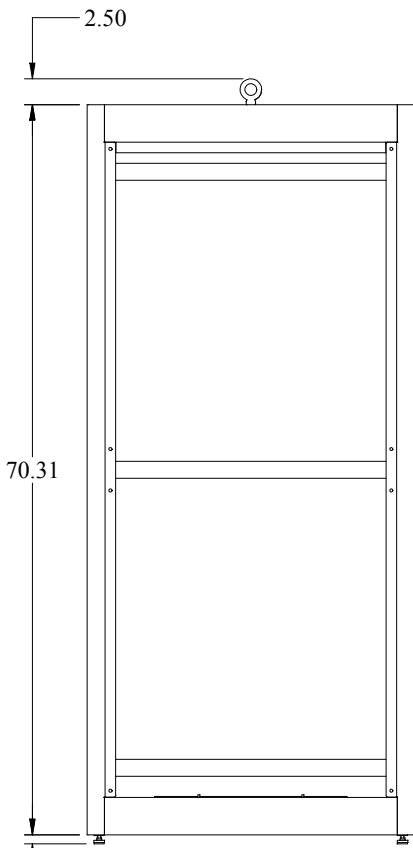

PART No. C3F246331

for more information visit
www.hammondmfg.com
Data subject to change without notice
Isometric drawing Not to Scale

TOP VIEW

LEFT SIDE VIEW

FRONT VIEW

.87
REF

BOTTOM VIEW