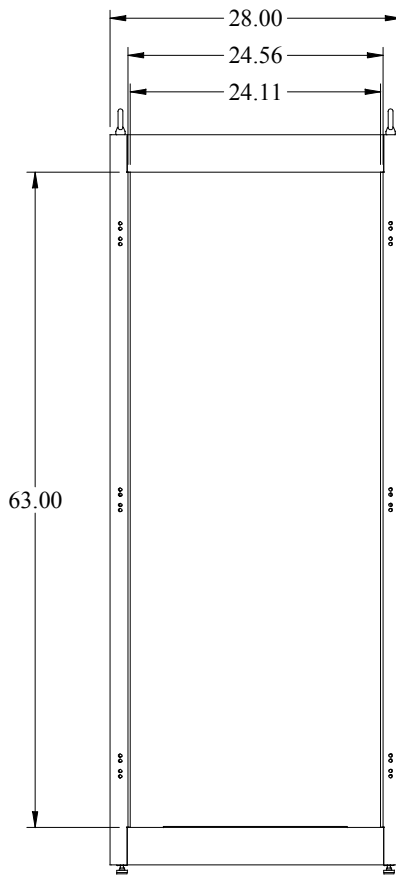

PART No. C3F246331

for more information visit
www.hammondmfg.com
Data subject to change without notice
Isometric drawing Not to Scale

TOP VIEW

LEFT SIDE VIEW

FRONT VIEW

.87
REF

BOTTOM VIEW