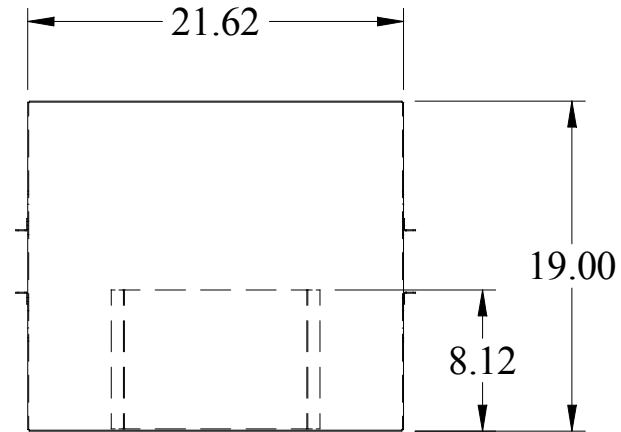

PART No. DNRMM23

for more information visit
www.hammondmfg.com

Data subject to change without notice

ISOMETRIC VIEW NOT TO SCALE

ADJUSTABLE
MOUNTING
BRACKETS