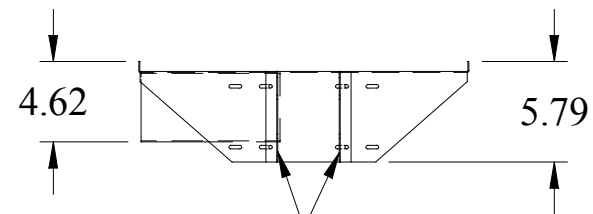

PART No. DNRMM23

for more information visit
www.hammondmfg.com

Data subject to change without notice

ISOMETRIC VIEW NOT TO SCALE

ADJUSTABLE
MOUNTING
BRACKETS