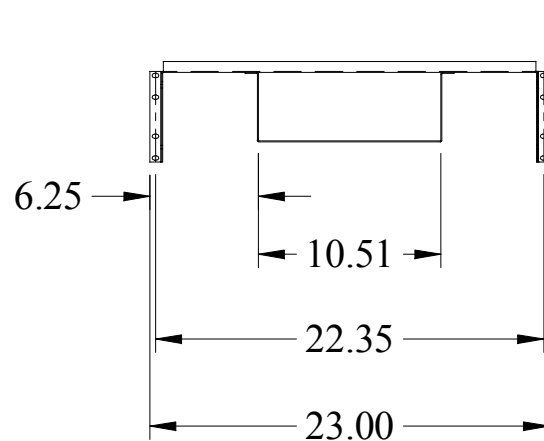

PART No. DNRMM23

for more information visit
www.hammondmfg.com

Data subject to change without notice

ISOMETRIC VIEW NOT TO SCALE

ADJUSTABLE
MOUNTING
BRACKETS