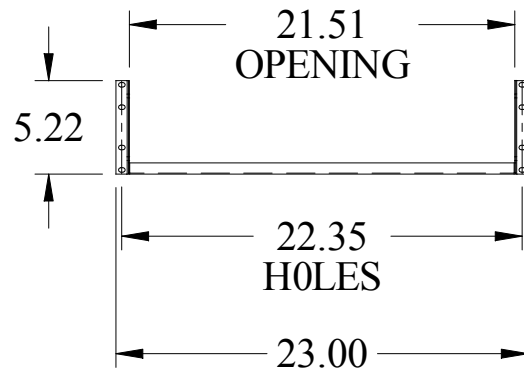

PART No. DNRMU23BK1

for more information visit  
[www.hammondmfg.com](http://www.hammondmfg.com)

Data subject to change without notice

ISOMETRIC VIEW NOT TO SCALE

ADJUSTABLE  
MOUNTING  
BRACKETS