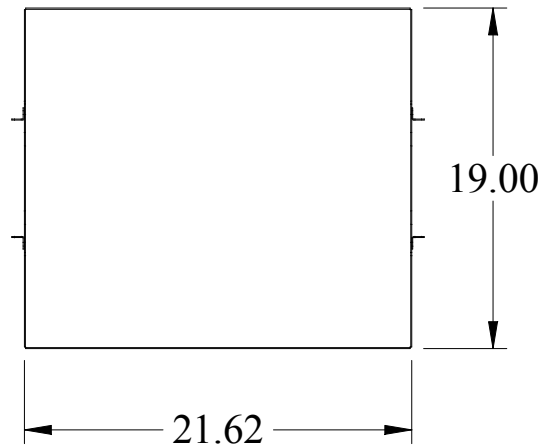

PART No. DNRMU23BK1

for more information visit  
[www.hammondmfg.com](http://www.hammondmfg.com)

Data subject to change without notice

ISOMETRIC VIEW NOT TO SCALE

ADJUSTABLE  
MOUNTING  
BRACKETS