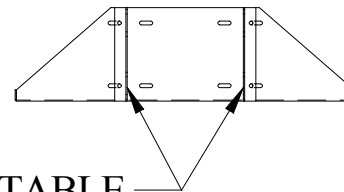

PART No. DNRMU23BK1

for more information visit  
[www.hammondmfg.com](http://www.hammondmfg.com)

Data subject to change without notice

ISOMETRIC VIEW NOT TO SCALE

ADJUSTABLE  
MOUNTING  
BRACKETS