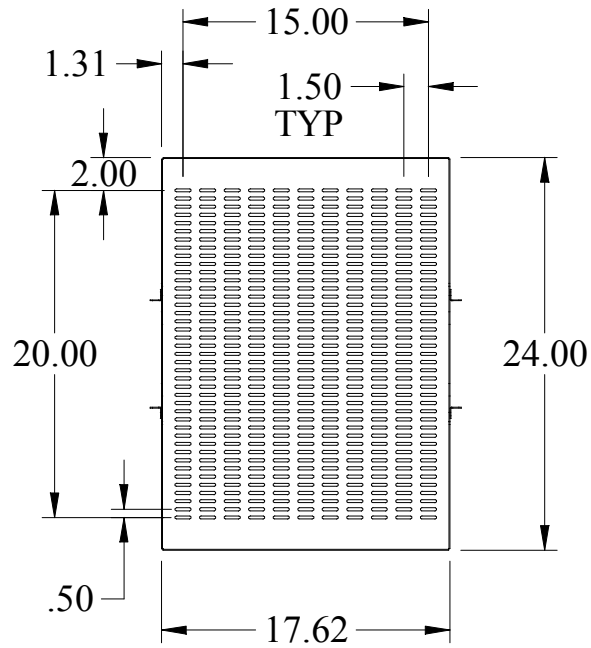

PART No. DNRMV1924BK1

for more information visit
www.hammondmfg.com

Data subject to change without notice

ISOMETRIC VIEW NOT TO SCALE

ADJUSTABLE
MOUNTING
BRACKETS