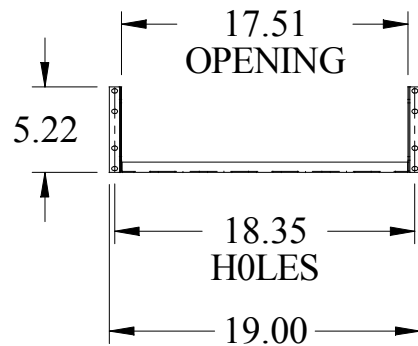

PART No. DNRMV1924BK1

for more information visit
www.hammondmfg.com

Data subject to change without notice

ISOMETRIC VIEW NOT TO SCALE

ADJUSTABLE
MOUNTING
BRACKETS