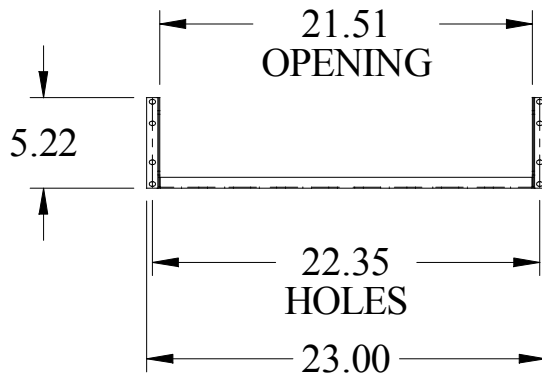

PART No. DNRMV23BK1

for more information visit
www.hammondmfg.com

Data subject to change without notice

ISOMETRIC VIEW NOT TO SCALE

ADJUSTABLE
MOUNTING
BRACKETS