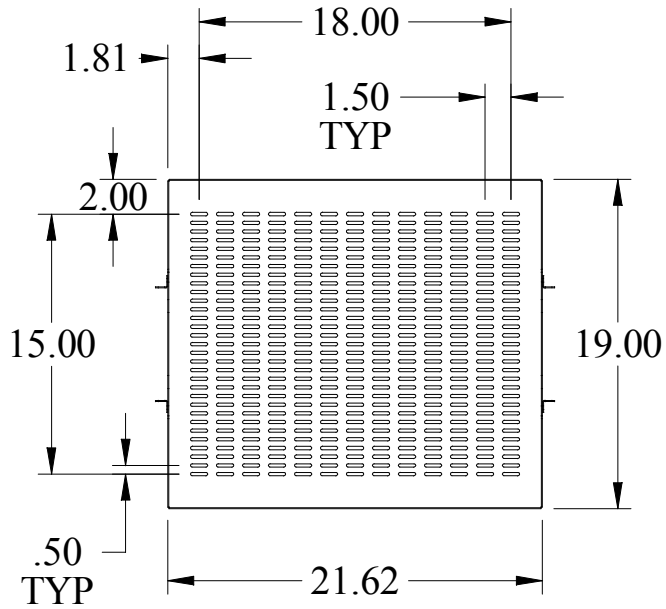

PART No. DNRMV23BK1

for more information visit
www.hammondmfg.com

Data subject to change without notice

ISOMETRIC VIEW NOT TO SCALE

ADJUSTABLE
MOUNTING
BRACKETS