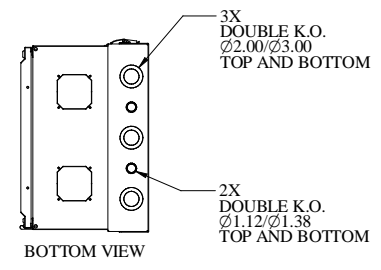

Item Number	Title	Quantity
1	HWM - REAR MOUNT ASSY	1
2	HWM - CENTRE SECTION	1
3	HWM - VENTED DOOR ASSY	1
4	19" TAPPED PANEL RAILS (PAIR)	1

PART NUMBERS	
HWM2412U11BK	PAINTED BLACK SAND TEXTURED VENTED FRONT DOOR

NOTES
See Hammond Website for Additional Accessories

Data subject to change without notice. Isometric drawing not to scale.

HAMMOND MANUFACTURING™

www.hammondmfg.com

PART NO. HWM2412U11BK