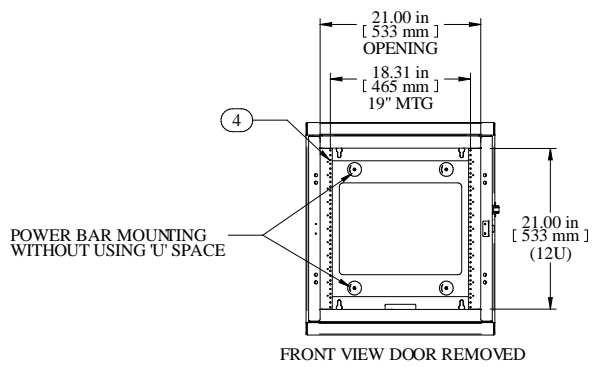

Item Number	Title	Quantity
1	HWM - REAR MOUNT ASSY	1
2	HWM - CENTRE SECTION	1
3	HWM - VENTED DOOR ASSY	1
4	19" TAPPED PANEL RAILS (PAIR)	1

PART NUMBERS	
HWM2412U11BK	PAINTED BLACK SAND TEXTURED VENTED FRONT DOOR

NOTES
See Hammond Website for Additional Accessories

Data subject to change without notice. Isometric drawing not to scale.

HAMMOND MANUFACTURING™

www.hammondmfg.com

PART NO. HWM2412U11BK