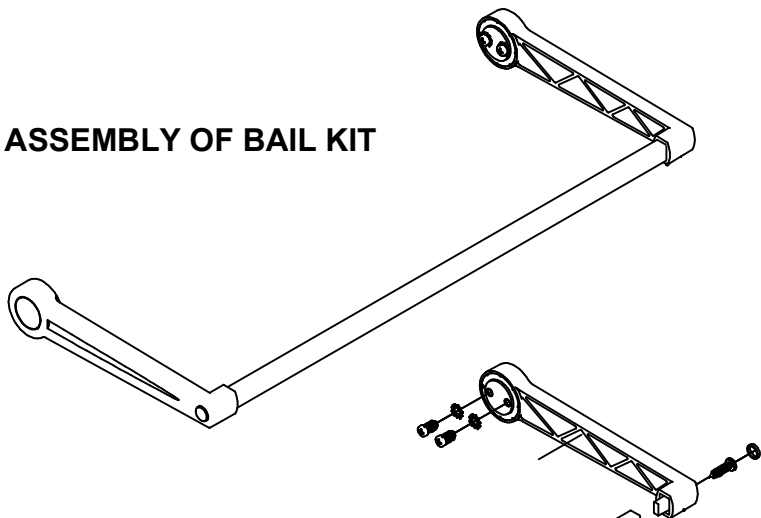

HAMMOND  
MANUFACTURING™

1427BAILKIT2

www.hammondmfg.com

	
#8 x 3/4" TYPE AB SCREW (2x)	CAP (2x)
	
M5 LOCKTOOTH WASHER (4x)	M5 x 10 SCREW (4x)
	
BAIL (2x)	EXTRUSION (1x)

ASSEMBLY OF BAIL KIT

EXPLODED VIEW

DRILL HOLE TEMPLATE

ENCLOSURE w/ BAIL KIT

19" RM ENCLOSURE  
NOT INCLUDED