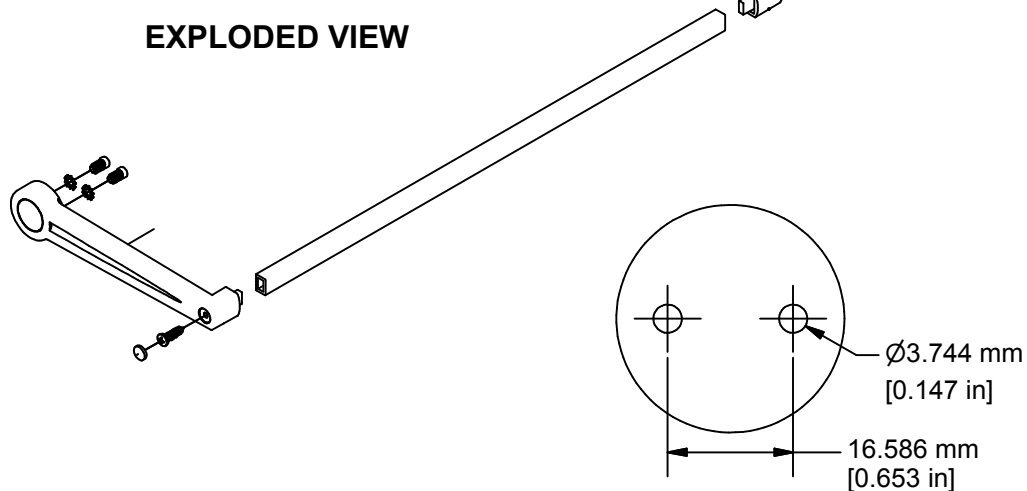

HAMMOND  
MANUFACTURING™

1427BAILKIT2

www.hammondmfg.com

	
#8 x 3/4" TYPE AB SCREW (2x)	CAP (2x)
	
M5 LOCKTOOTH WASHER (4x)	M5 x 10 SCREW (4x)
	
BAIL (2x)	EXTRUSION (1x)

ASSEMBLY OF BAIL KIT

EXPLODED VIEW

DRILL HOLE TEMPLATE

ENCLOSURE w/ BAIL KIT

19" RM ENCLOSURE  
NOT INCLUDED