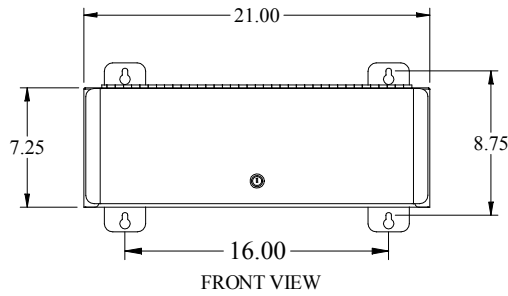

PART No. RCHLB193UBK1

for more information visit  
[www.hammondmfg.com](http://www.hammondmfg.com)

Data subject to change without notice

ISOMETRIC VIEW NOT TO SCALE

SECTION A-A

L.S. VIEW

FRONT VIEW - DOOR REMOVED

FRONT VIEW

R.S. VIEW