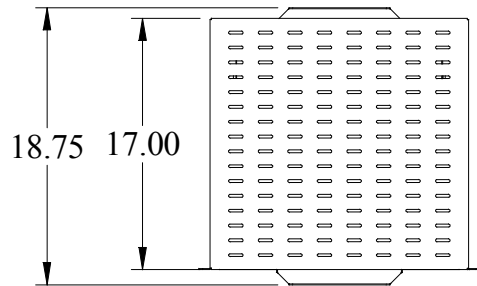

PART No. RMS193BK1

for more information visit
www.hammondmfg.com

Data subject to change without notice

ISOMETRIC VIEW NOT TO SCALE

SWIVEL KEYBOARD TRAY

MIDDLE DRAWER

BOTTOM DRAWER